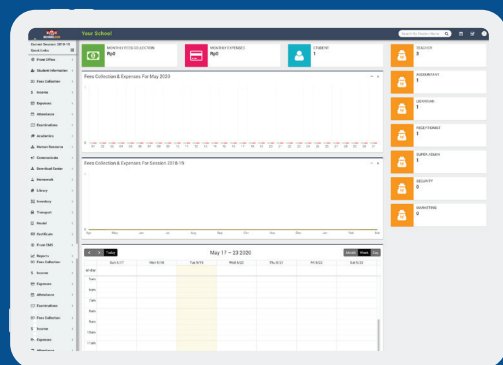

## SCHOOL BOX FOR ANY EDUCATIONAL

MANAGE YOUR CLASSROOM, ENGAGE YOUR STUDENTS, SAFE & SIMPLE.

### LEARN BETTER TOGETHER

Modern and Complete School Automation Software that suites to almost every school or educational institution from student admission to student leaving, from fees collection to exam results. It includes 30+ modules with 8 inbuilt users (Super Admin, Admin, Accountant, Teacher, Receptionist, Librarian, Parent and Student) panel.

### BEST FEATURES INCLUDED

- ✓ Different types of exams
- ✓ Subject selection of exams
- ✓ Online examination
- ✓ Custom fields for student and staff
- ✓ Biometric device support for automated attendance
- ✓ Audit trail
- ✓ Student online admission form
- ✓ Teachers Timetable
- ✓ Multiple fees collection at same time
- ✓ Fees Fine after due date
- ✓ Discount and Fine in %
- ✓ And many new features